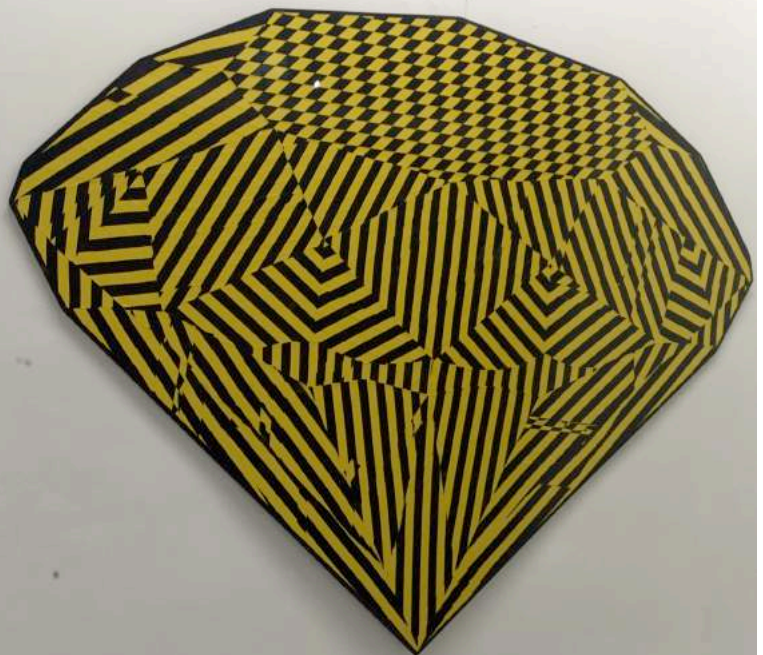

Site-Specific
SEPT 26 – DEC 4, 2016

CARLO GALLI

Diamond 2016

Adhesive danger tape on wood
125x180 cm

Powered by
Vehicle Projects

CARLO GALLI

DIAMOND - 2016
Adhesive danger tape on wood
125x180cm