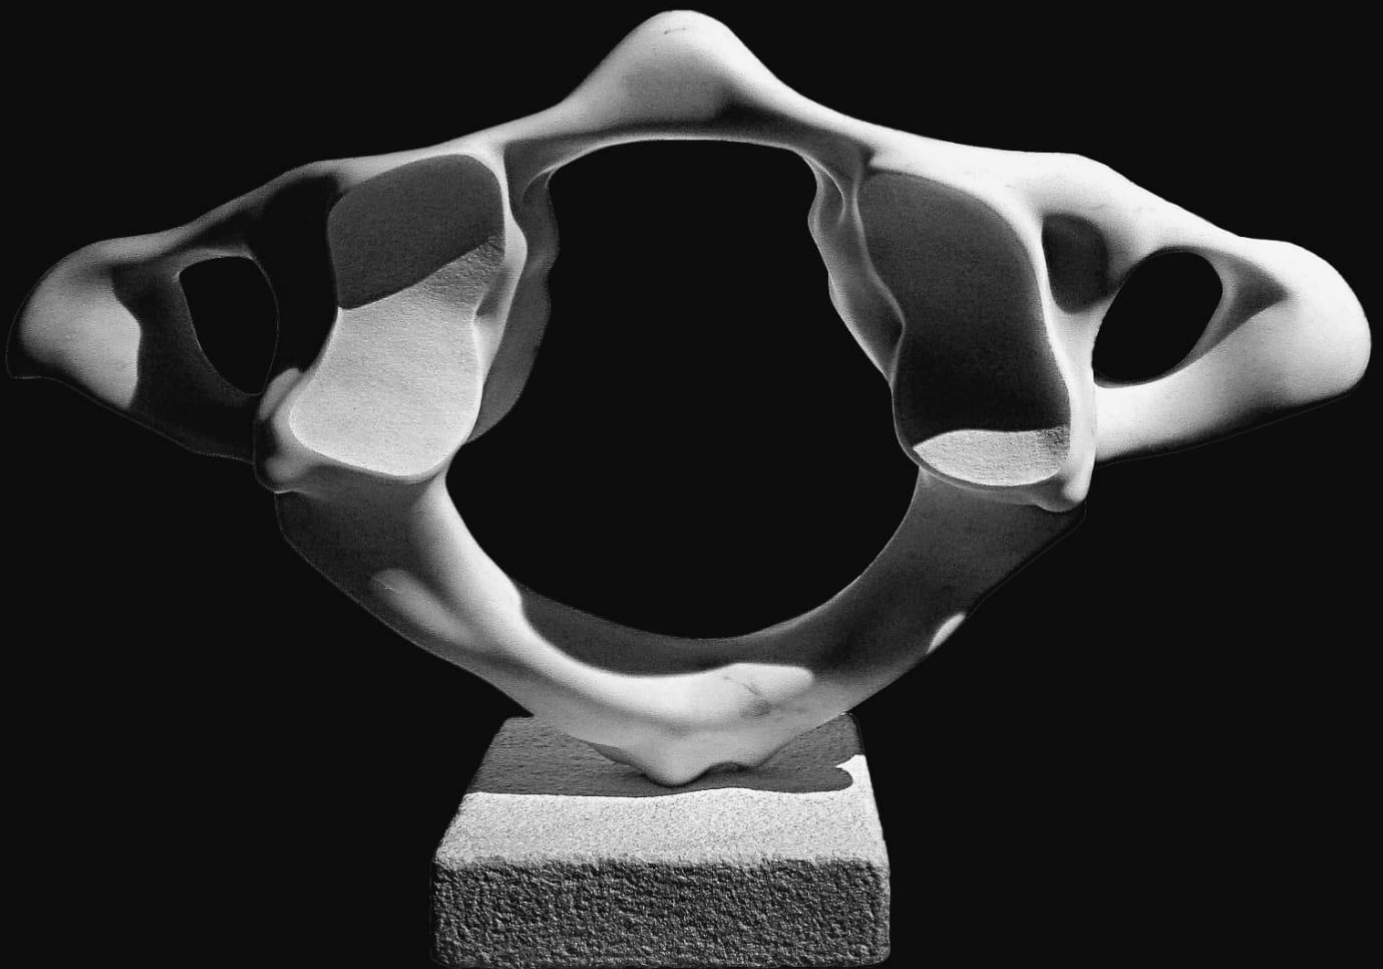

FEB - MAR 2019

DANIELE GUIDUGLI

Atlas, 2019

Marmo bianco
80x80 cm

Powered by
Vehicle Projects

Ph - SILVIO PENNESI

DANIELE GUIDUOLI
Atlas, 2019
marmo statuario
80x25x20cm

VETRINA