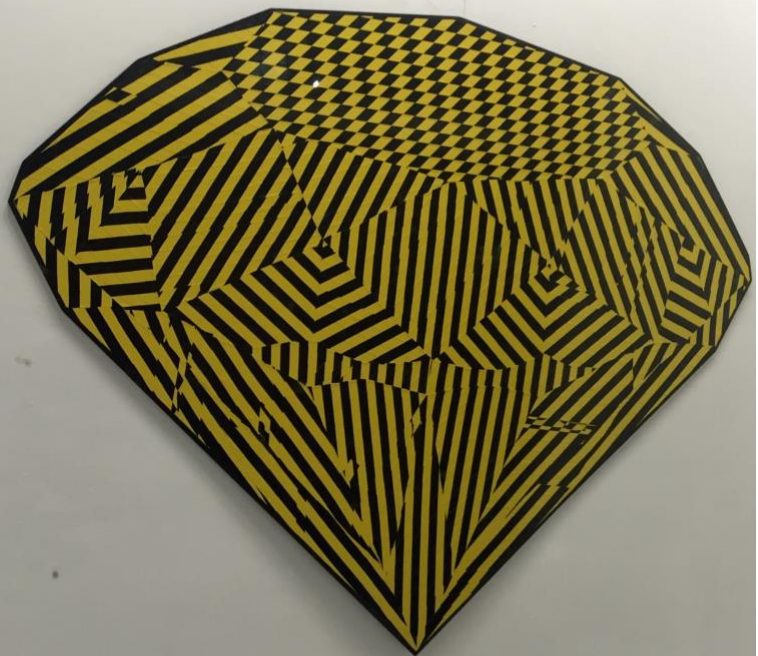

Site-Specific
SEPT 26 - DEC 4, 2016

CARLO GALLI

Diamond 2016

Adhesive danger tape on wood
125x180 cm

Powered by
Vehicle Projects

CARLO GALLI

DIAMOND - 2016
Adhesive danger tape on wood
125x180cm